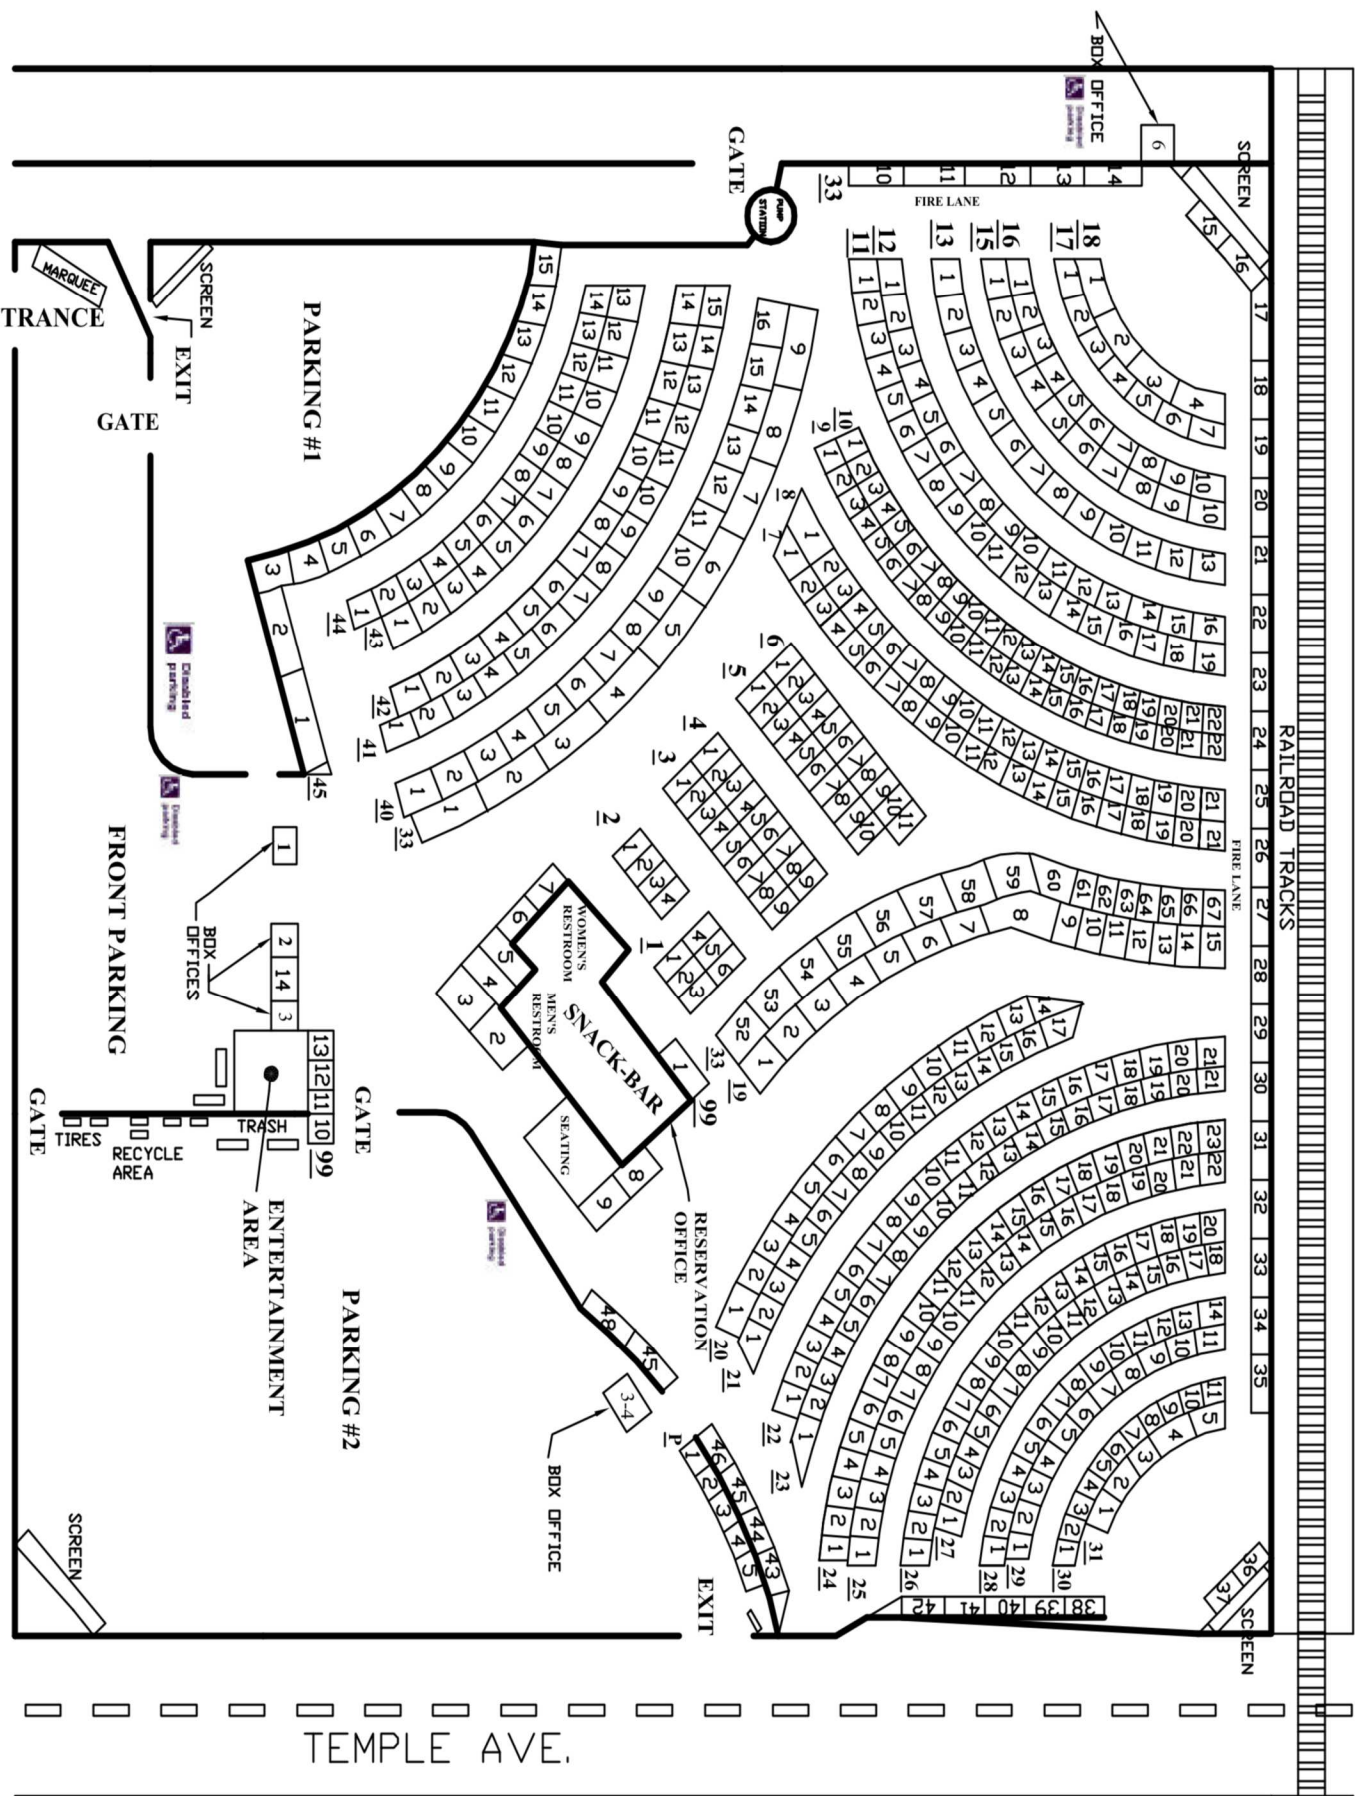

PACIFIC THEATRES

# VINELAND SWAP-MEET

PARKING #6

VINELAND AVE.

TEMPLE AVE.

MAP NOT TO SCALE  
J.C.